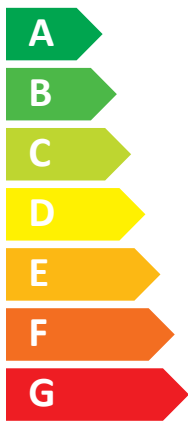

ENERG

енергия · ενεργεια

WATERKOTTE

Basic Line Ai1 Geo 5006.5
(B0)

A++

A

Two icons showing sound power level measurement: a speaker inside a house and a house with a speaker. The first icon is labeled "47 dB" and the second is labeled "-- dB".

Legend for power consumption: a dark blue square for "05 kW", a medium blue square for "05 kW", and a light blue square for "05 kW".