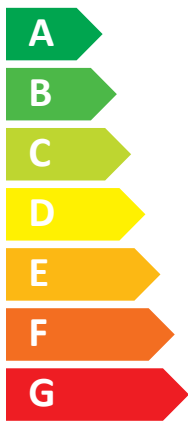

ENERG

енергия · ενεργεια

WATERKOTTE

Basic Line Ai1 Geo 5005.5
(B0)

A++

A

Two icons showing sound power level: a speaker inside a house and a house with a speaker. The first icon is labeled "46 dB" and the second is labeled "-- dB".

Legend for power consumption: three colored squares (dark blue, medium blue, light blue) each followed by the text "05 kW".