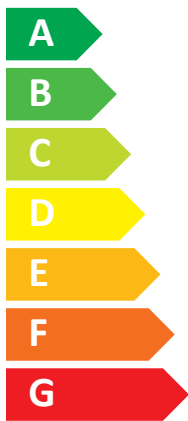

## WATERKOTTE

EcoTouch Ai1 Geo 5010.5  
(B0)

**A++**

**A**

Two icons showing sound power level: a speaker inside a house icon with the text "48 dB" below it, and a speaker outside a house icon with "-- dB" below it.

Legend for power consumption with three colored squares: dark blue, medium blue, and light blue, each followed by the text "09 kW".