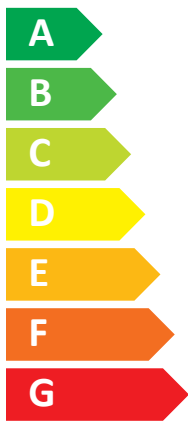

## WATERKOTTE

EcoTouch Ai1 Geo 5006.5  
(B0)

**A++**

**A**

Two icons showing sound power level: a speaker inside a house with the value 46 dB, and a speaker outside a house with the value -- dB.

- 06 kW
- 06 kW**
- 06 kW